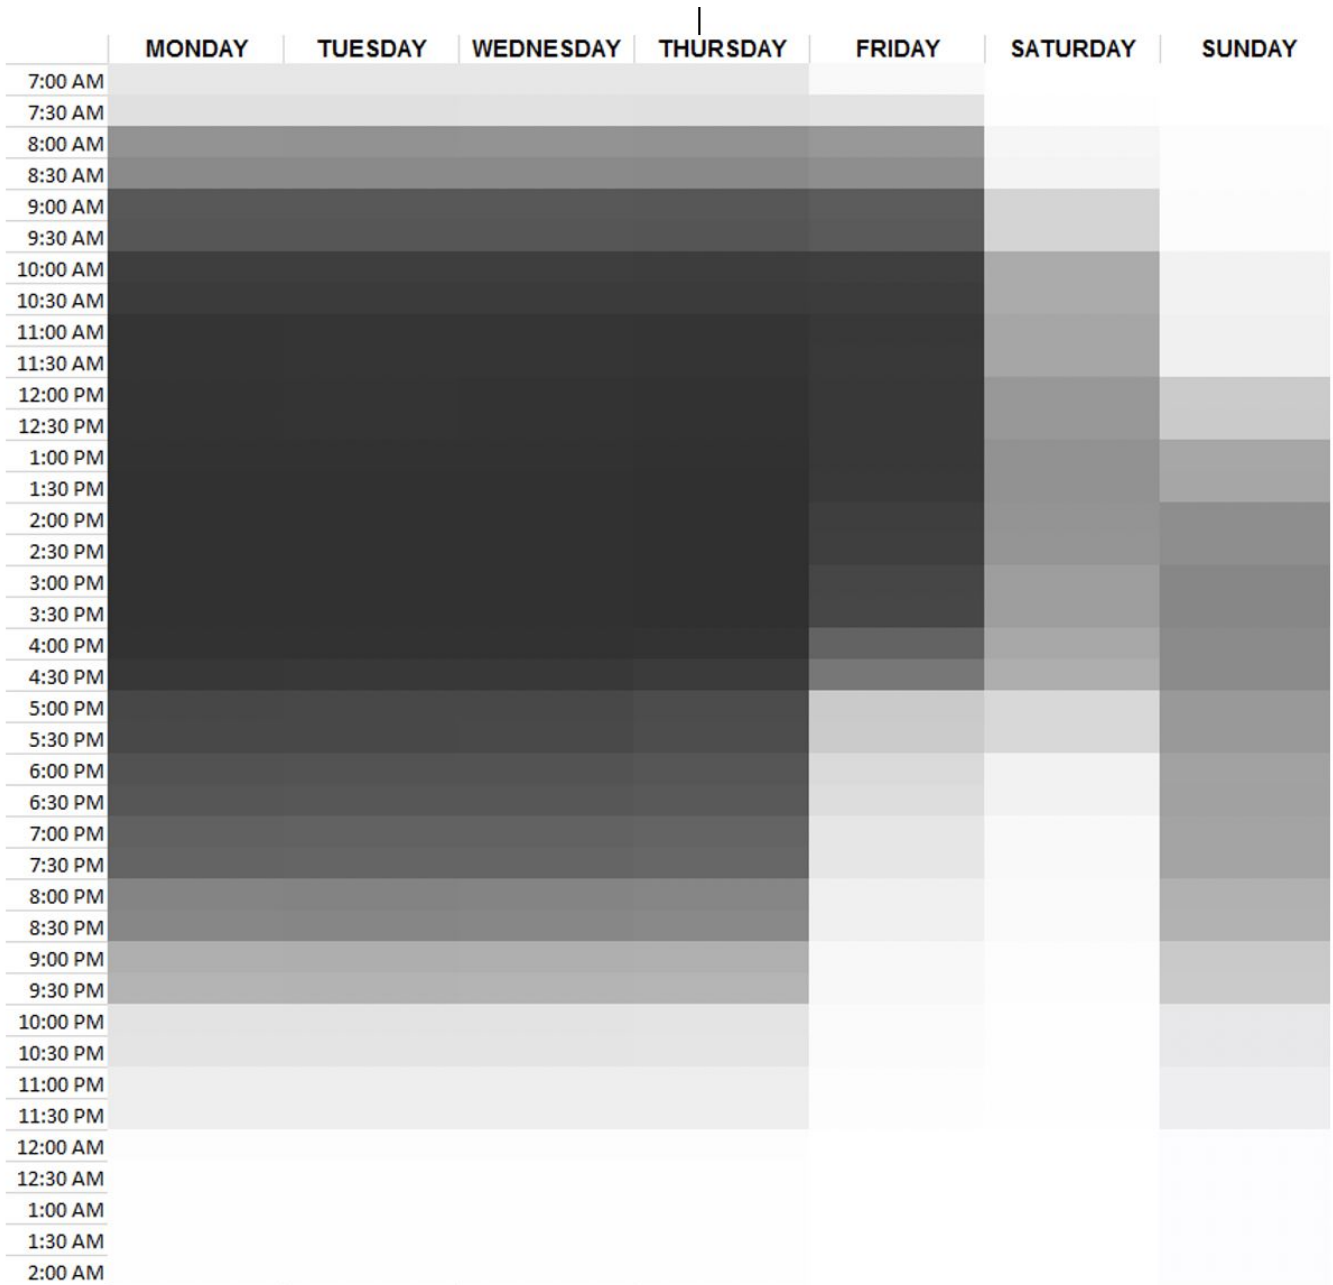

ACRL 2021 Reference Hours Choropleth/Heatmap

no surveyed libraries have reference hours

all surveyed libraries have reference hours